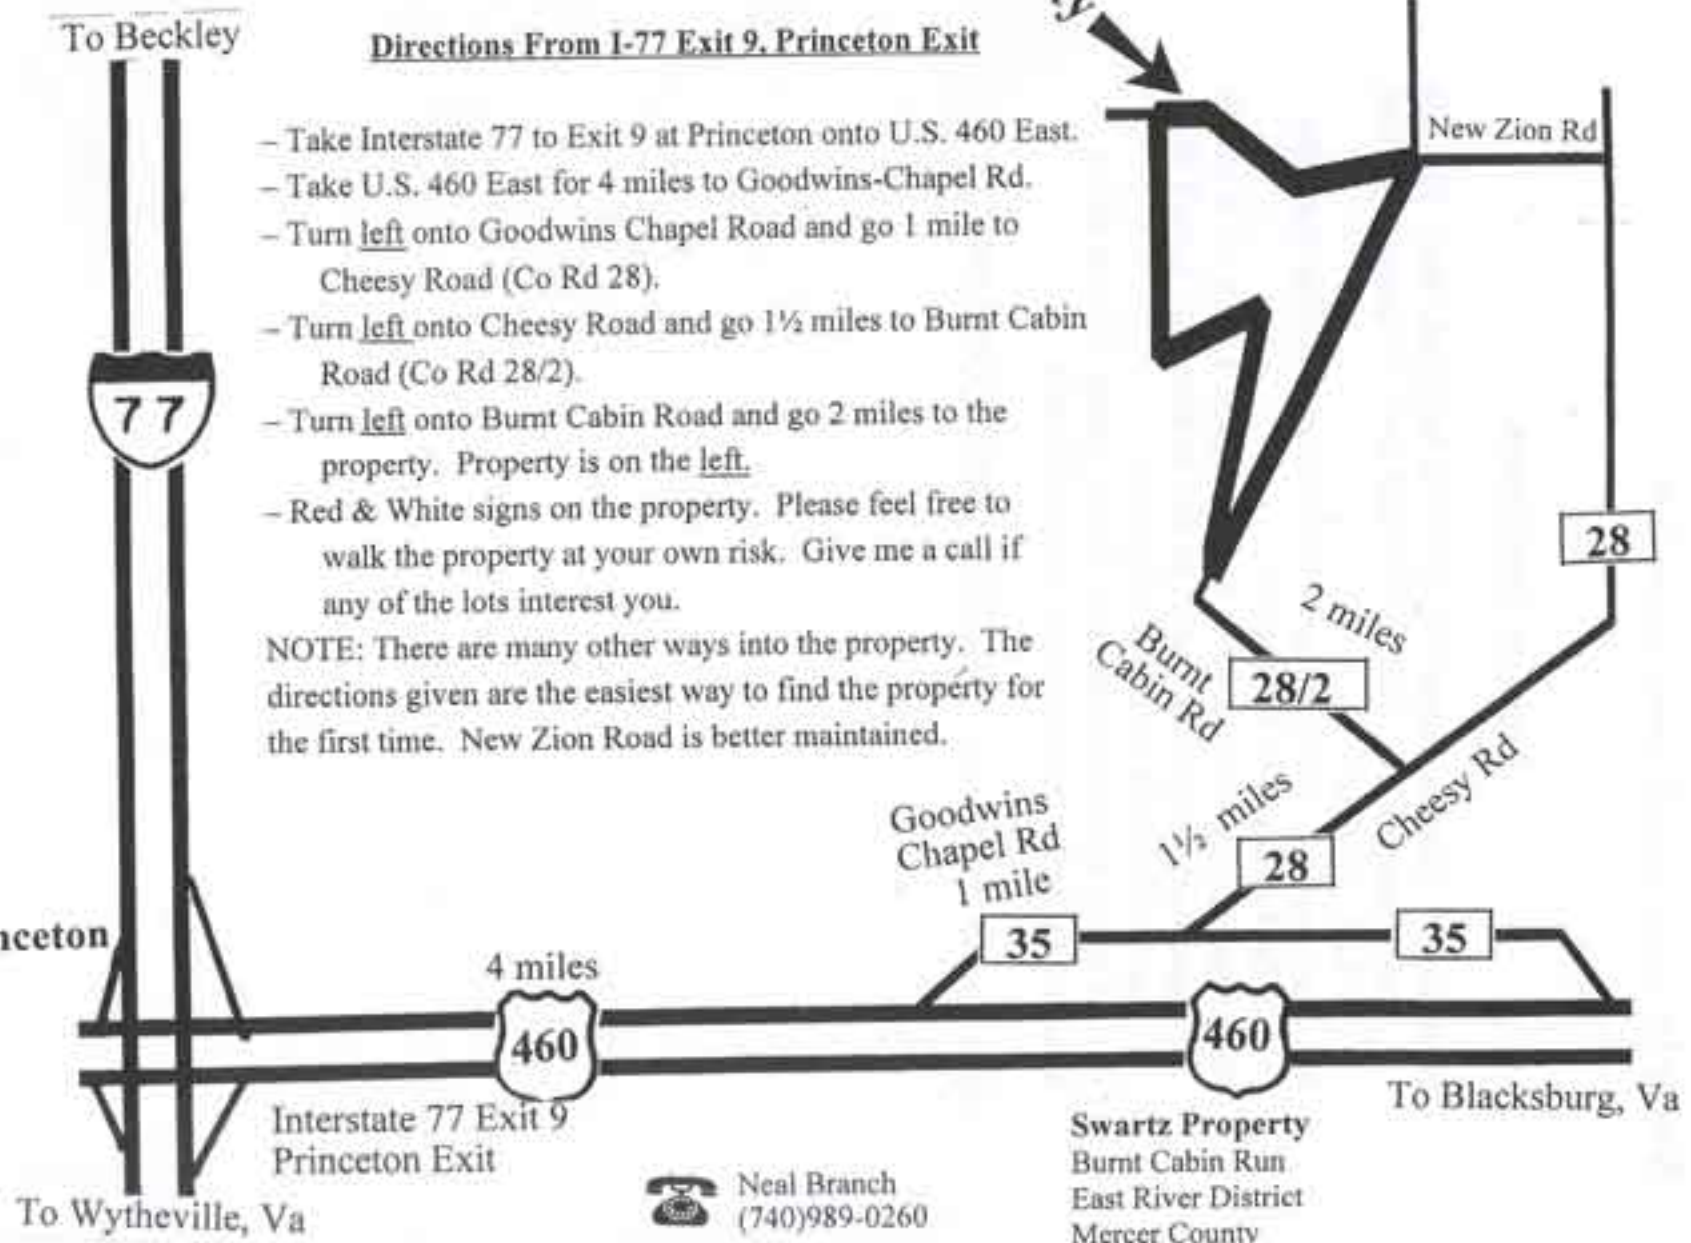

Directions From I-77 Exit 9, Princeton Exit

- Take Interstate 77 to Exit 9 at Princeton onto U.S. 460 East.
- Take U.S. 460 East for 4 miles to Goodwins-Chapel Rd.
- Turn left onto Goodwins Chapel Road and go 1 mile to Cheesy Road (Co Rd 28).
- Turn left onto Cheesy Road and go 1½ miles to Burnt Cabin Road (Co Rd 28/2).
- Turn left onto Burnt Cabin Road and go 2 miles to the property. Property is on the left.
- Red & White signs on the property. Please feel free to walk the property at your own risk. Give me a call if any of the lots interest you.

NOTE: There are many other ways into the property. The directions given are the easiest way to find the property for the first time. New Zion Road is better maintained.

Neal Branch
(740)989-0260

Swartz Property
Burnt Cabin Run
East River District
Mercer County